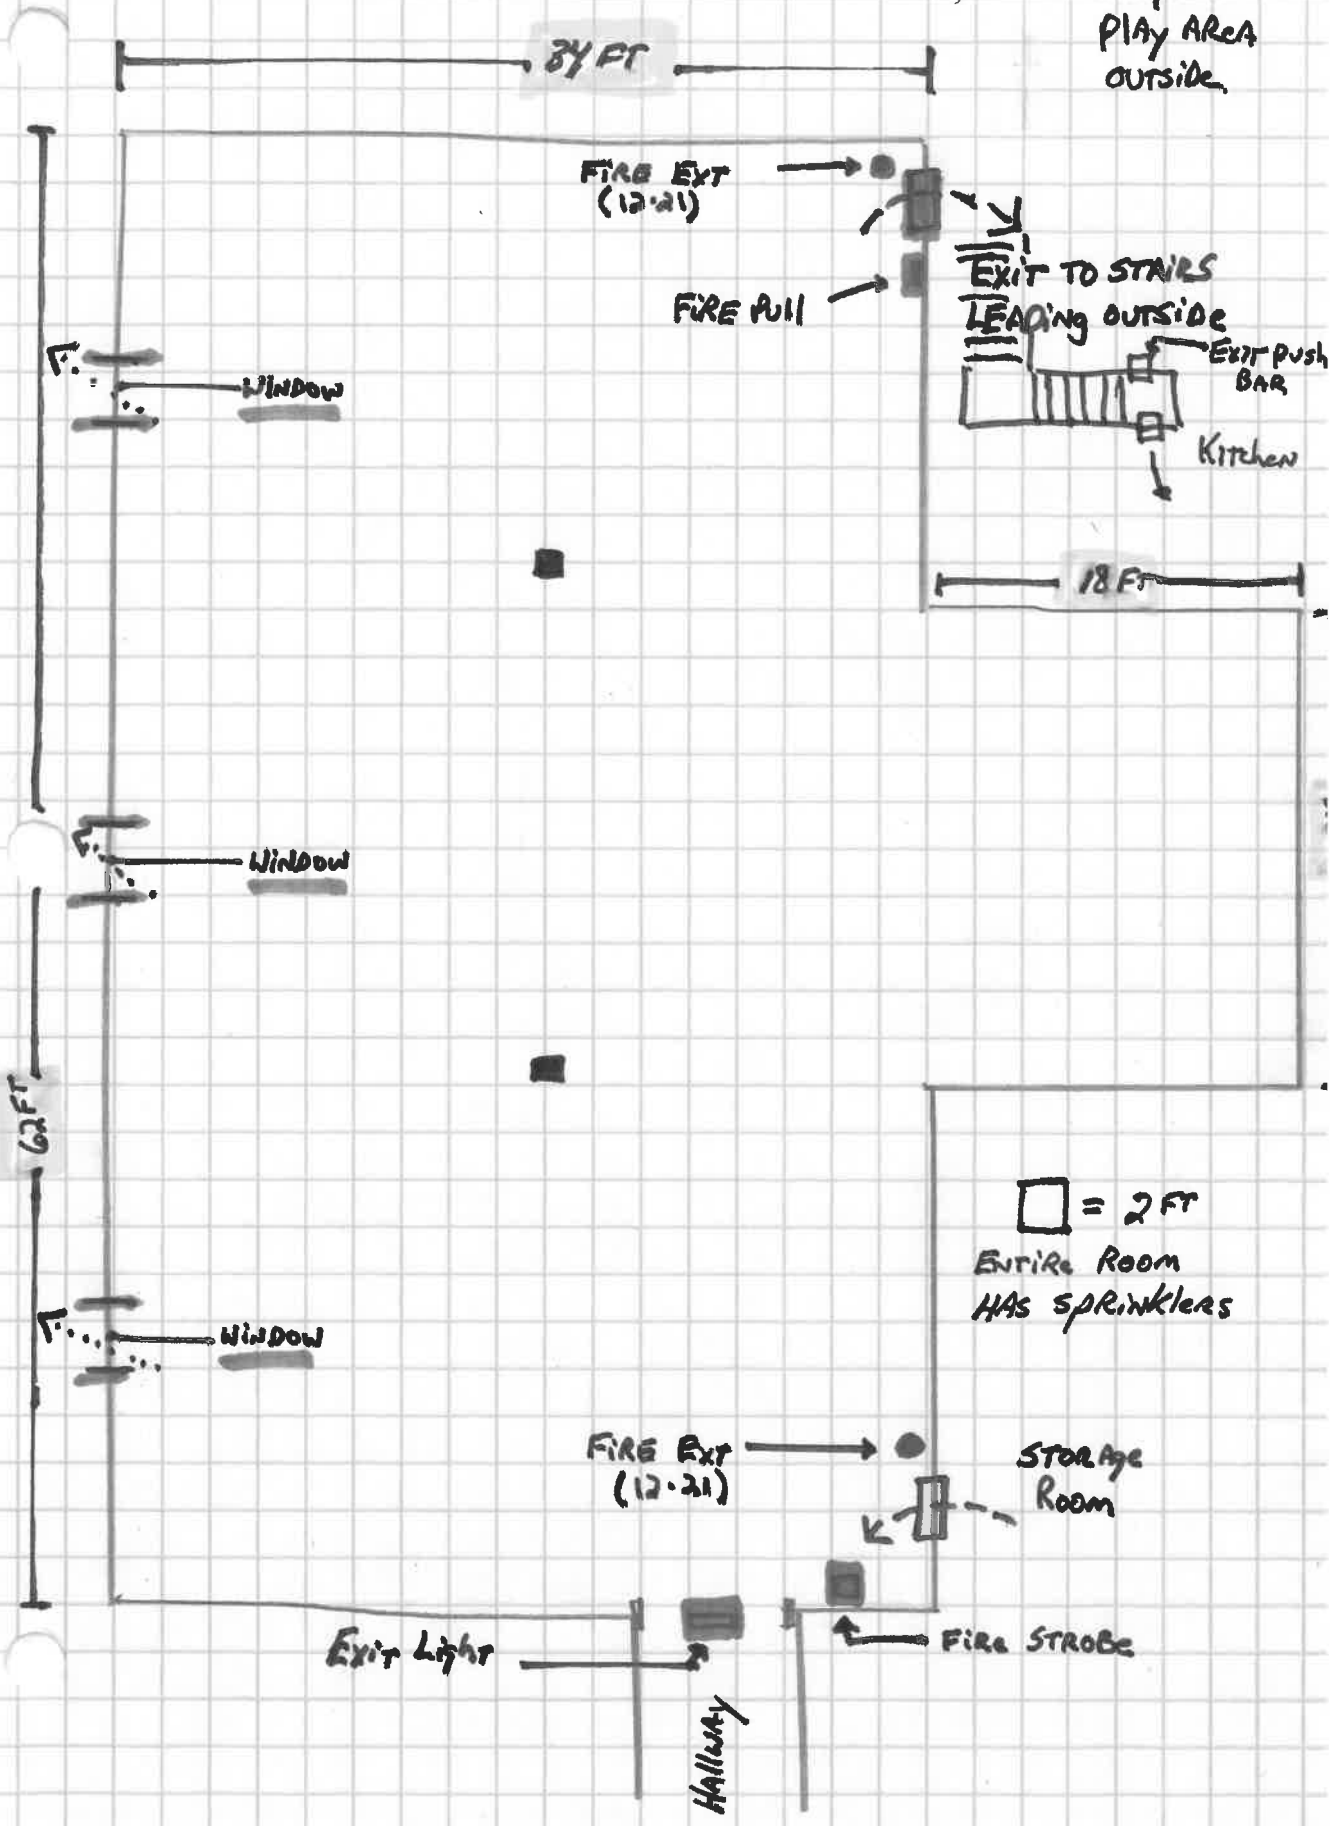

Proposed
Play Area
outside.

34 FT

FIRE EXT
(12-21)

FIRE PULL

EXIT TO STAIRS
LEADING OUTSIDE

EXIT PUSH
BAR

Kitchen

18 FT

62 FT

Window

Window

Window

□ = 2 FT

ENTIRE ROOM
HAS SPRINKLERS

FIRE EXT
(12-21)

Storage
Room

Exit Light

Hallway

FIRE STROBE